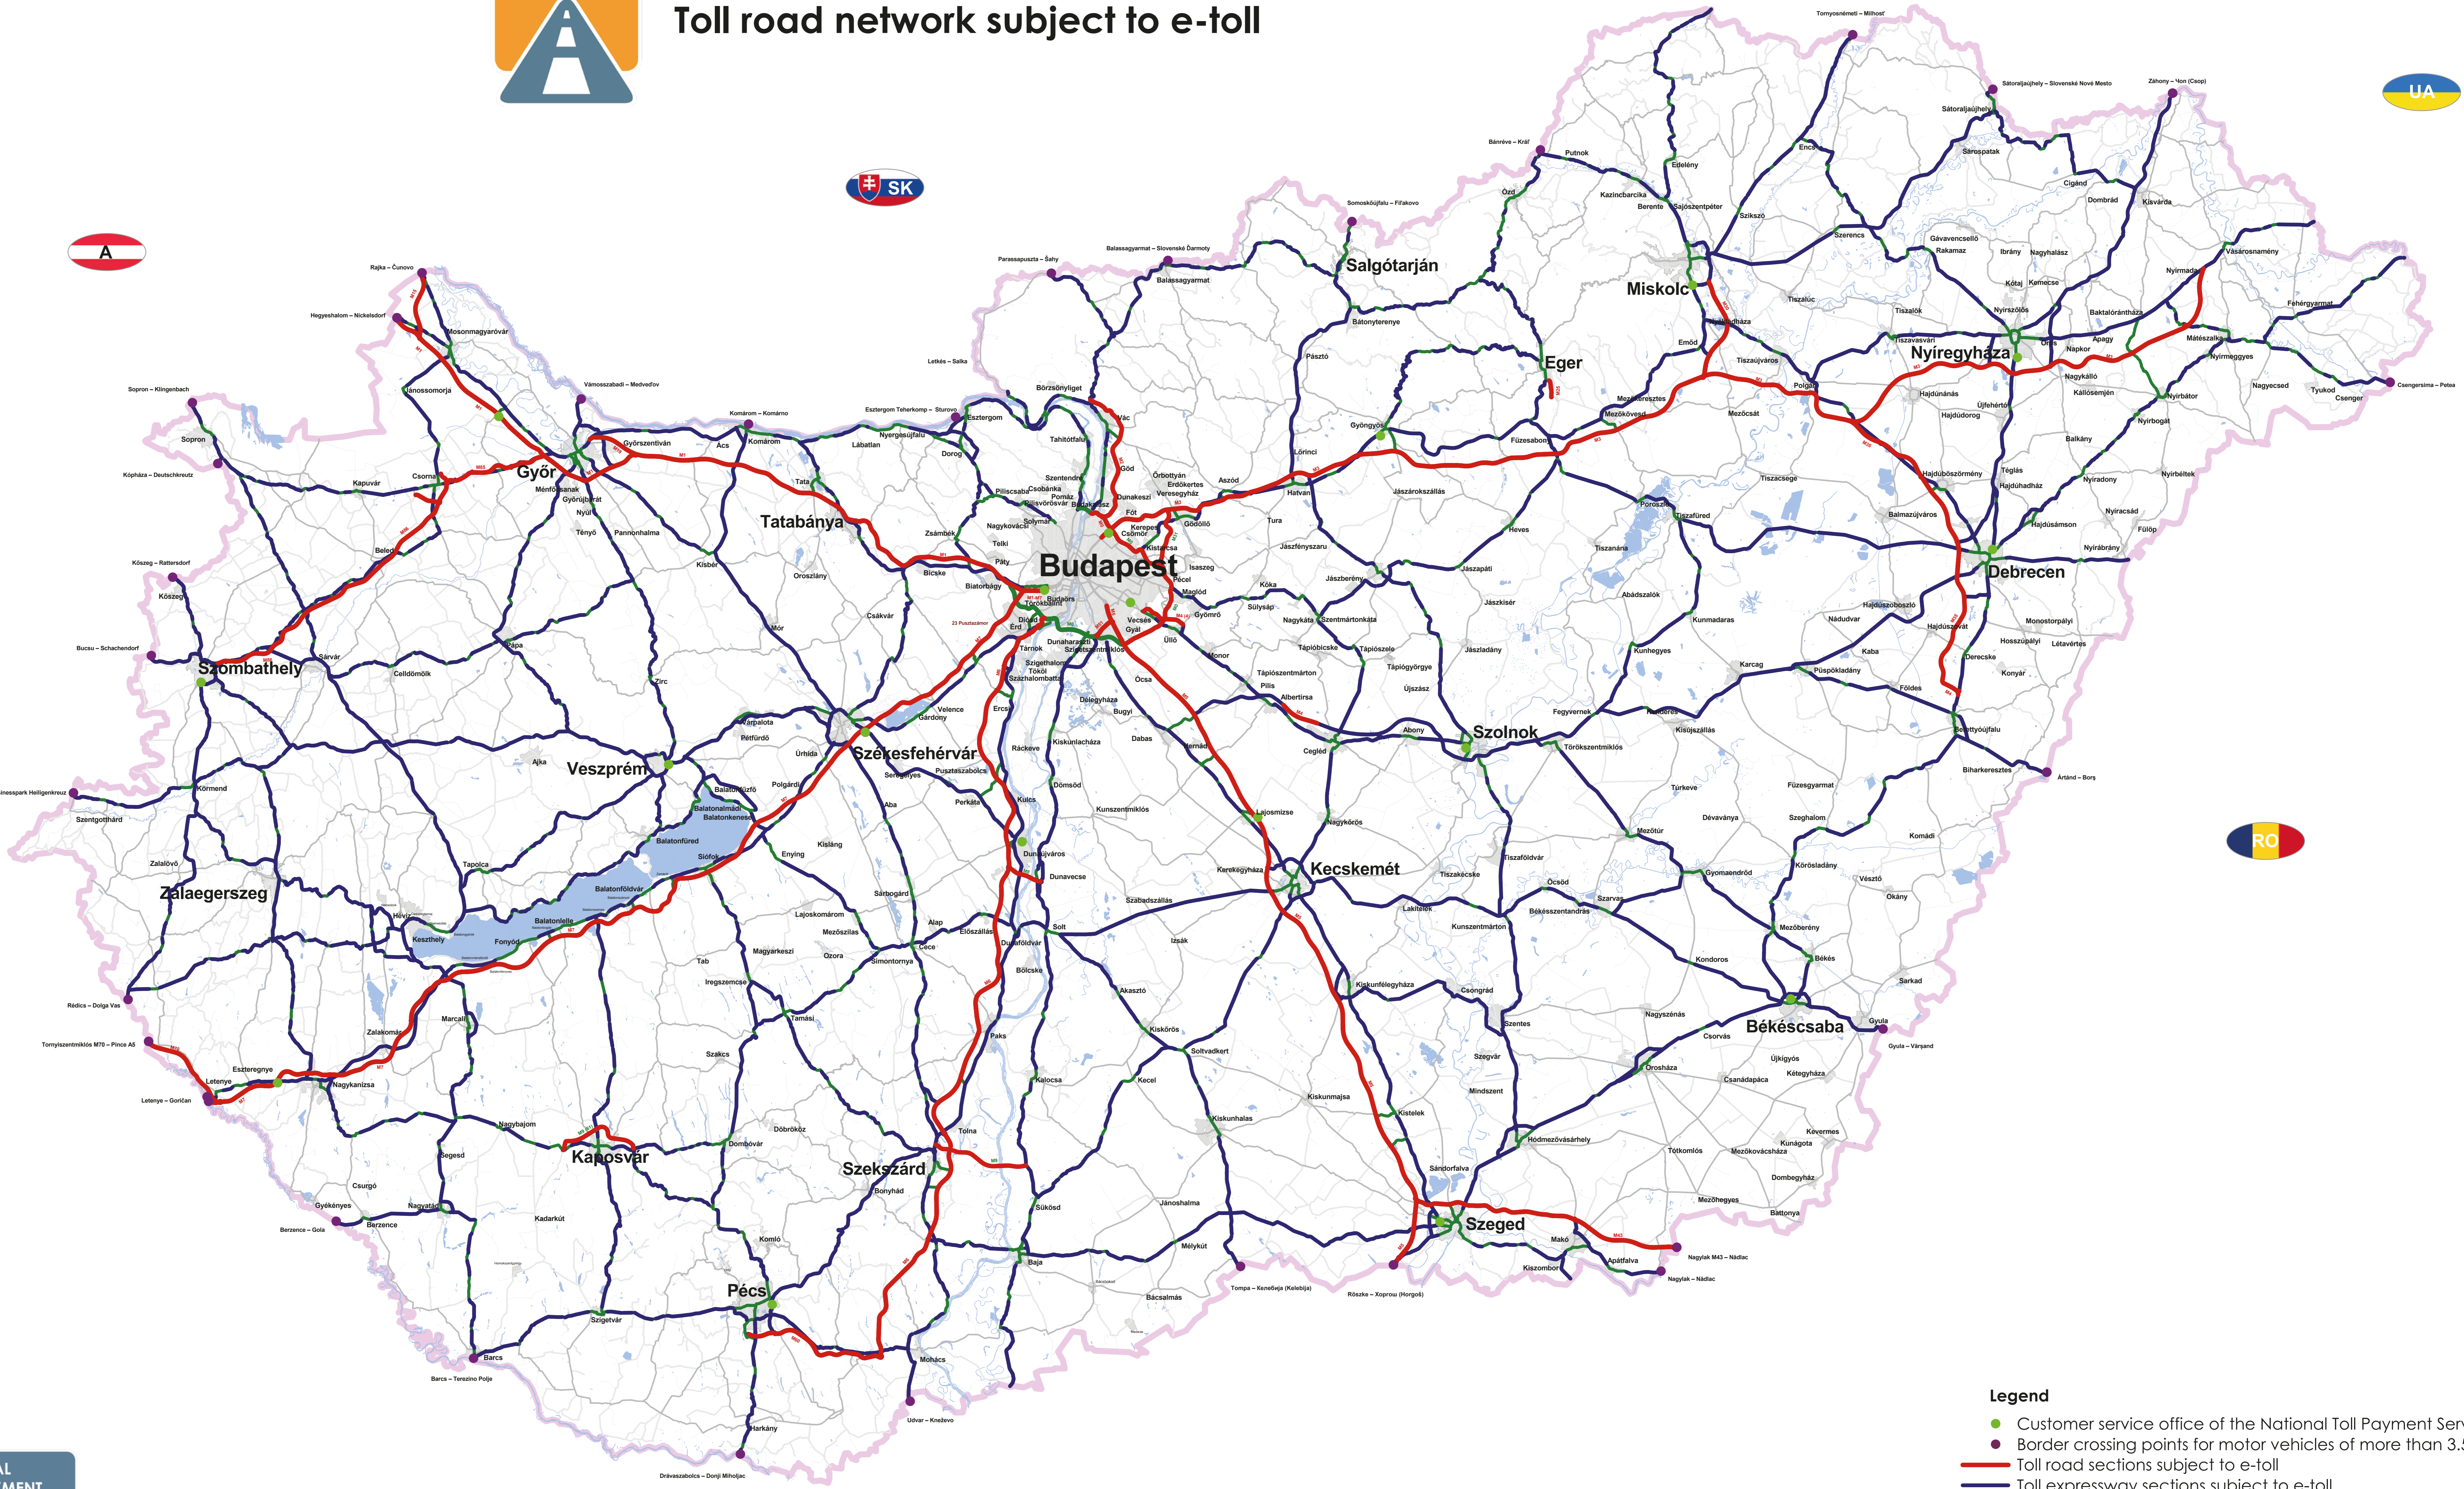

Toll road network subject to e-toll

- Legend**
- Customer service office of the National Toll Payment Services Plc.
 - Border crossing points for motor vehicles of more than 3.5 t
 - Toll road sections subject to e-toll
 - Toll expressway sections subject to e-toll
 - Toll-free expressway and main road sections